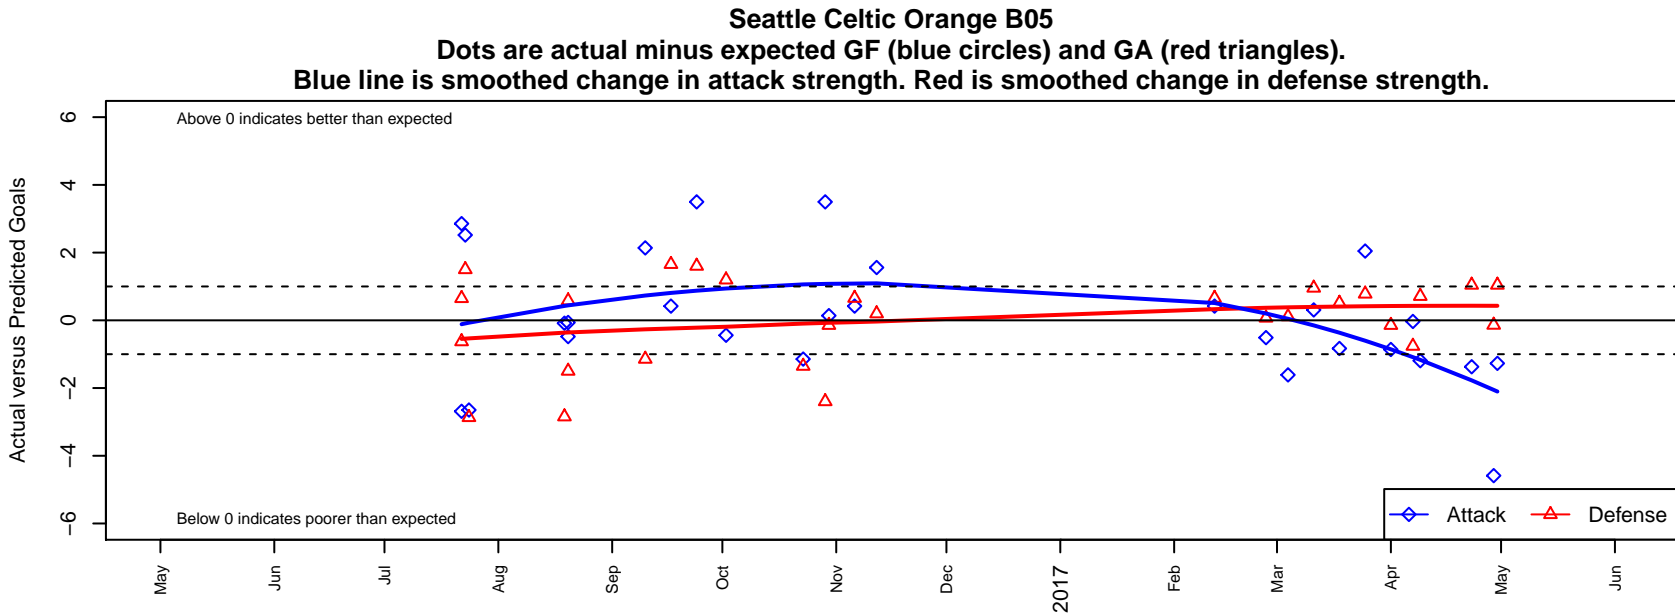

# Seattle Celtic Orange B05

Seattle Celtic  
 Seattle, WA  
 B05 total strength=555  
 attack=0.41 defense=0.44  
 fall league = PSPL Copa Red U12  
 spr league = Spr PSPL Copa U12

alt names used:  
 Seattle Celtic B05 Orange  
 Seattle Celtic B05 Orange  
 Seattle Celtic B05 Orange  
 Seattle Celtic B05 Orange  
 SEATTLE CELTIC B05 ORANGE (WA)

Venues played:  
 2016 Crossfire Select U12 Silver  
 2016 Xtreme Cup BU12 Silver  
 2016 PSPL Copa Red U12  
 2016 Spr PSPL Copa U12  
 2016 WA Cup U12 Bronze U12

**attack and defense variance (black dot)  
relative to other teams  
and top 10 in region**