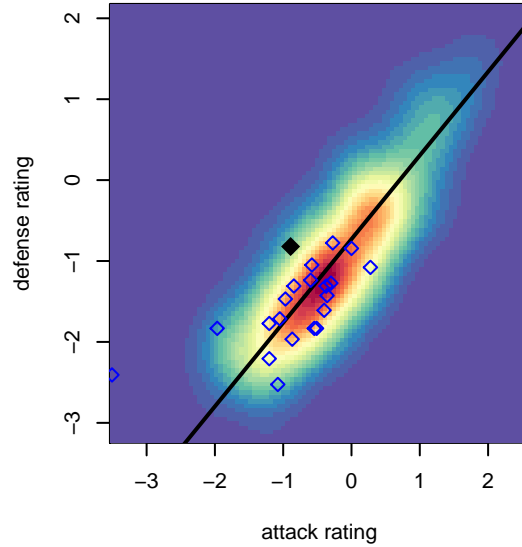

**attack and defense rating
relative to others at age
and all opponents in last 13 months**