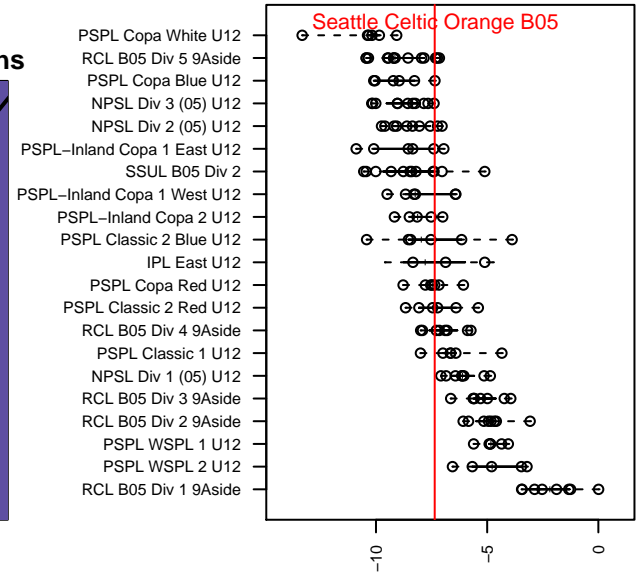

**attack and defense rating
relative to others at age
and all opponents in last 13 months**